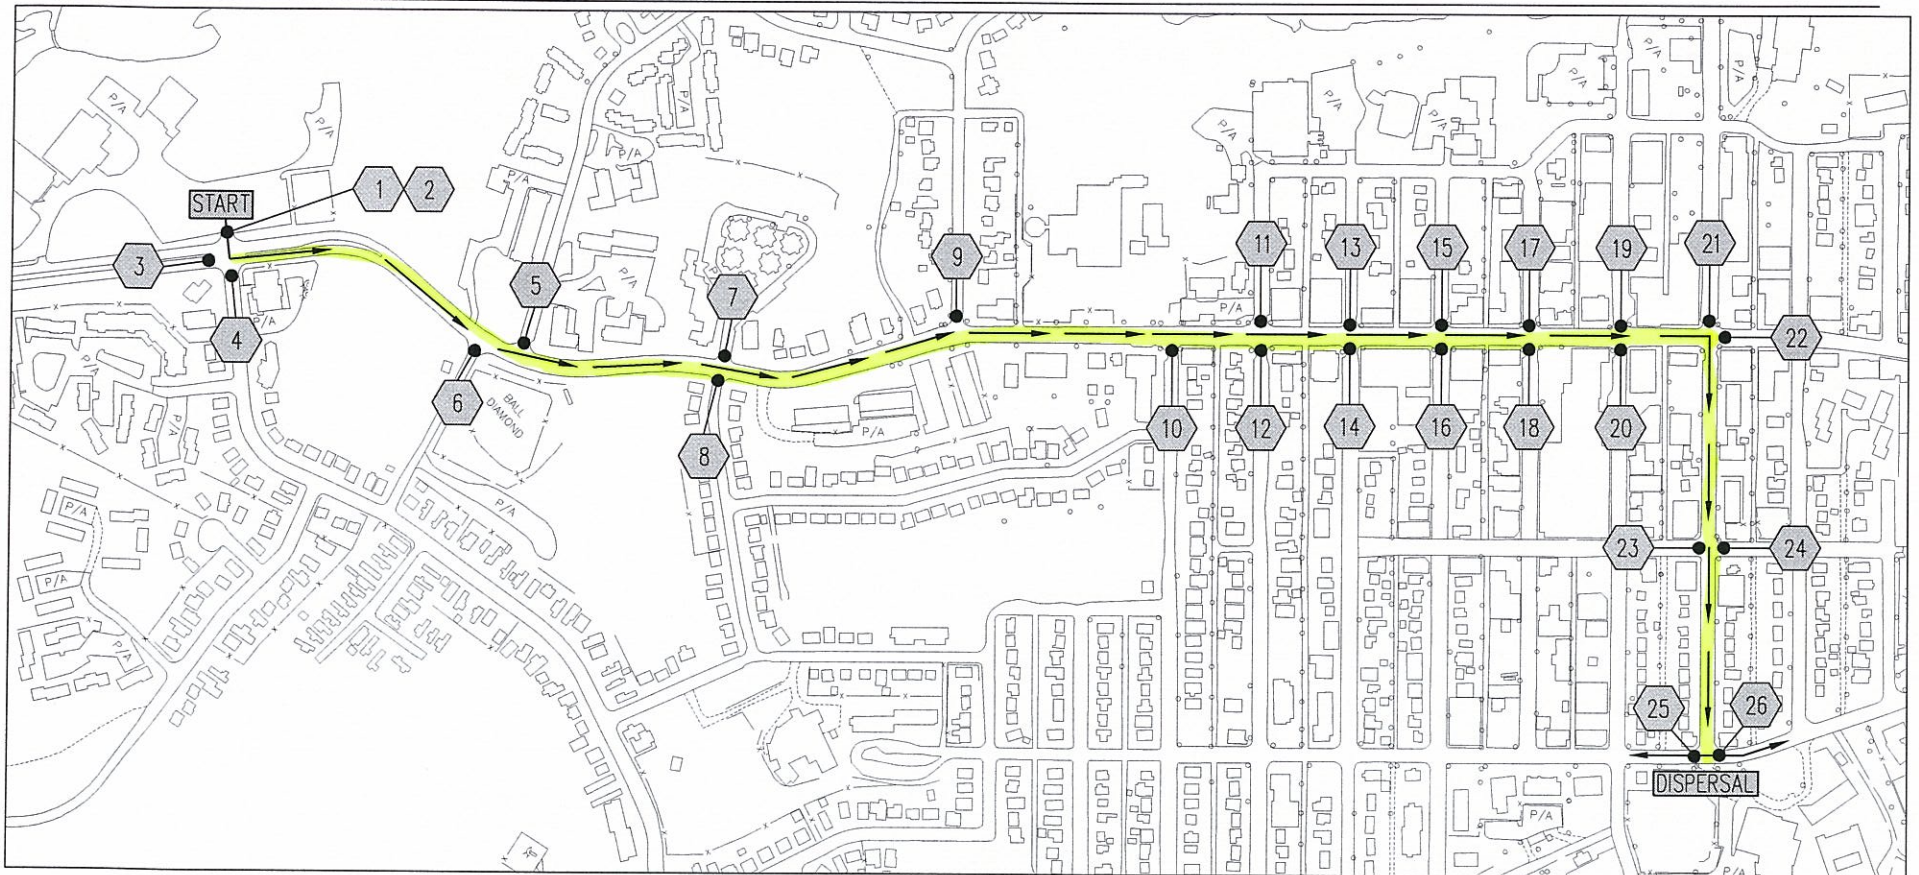

CANADA DAY PARADE ROUTE & TRAFFIC CONTROL

1:6500

- | | | | |
|---------|----------|----------|----------|
| 1 _____ | 8 _____ | 15 _____ | 22 _____ |
| 2 _____ | 9 _____ | 16 _____ | 23 _____ |
| 3 _____ | 10 _____ | 17 _____ | 24 _____ |
| 4 _____ | 11 _____ | 18 _____ | 25 _____ |
| 5 _____ | 12 _____ | 19 _____ | 26 _____ |
| 6 _____ | 13 _____ | 20 _____ | _____ |
| 7 _____ | 14 _____ | 21 _____ | _____ |